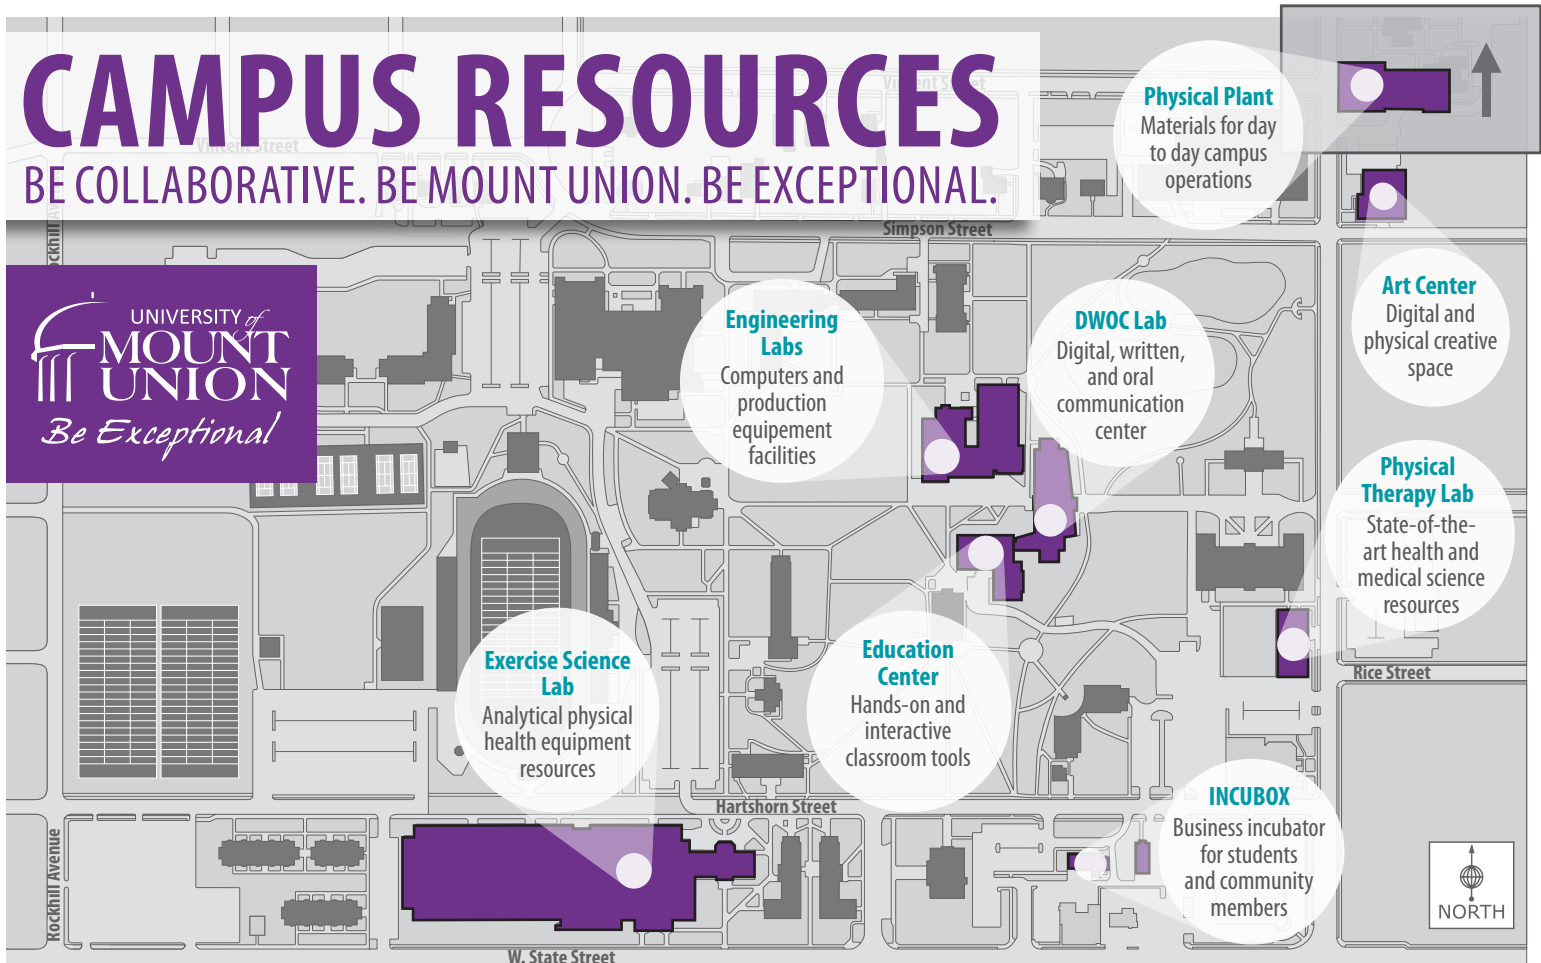

CAMPUS RESOURCES

BE COLLABORATIVE. BE MOUNT UNION. BE EXCEPTIONAL.

Physical Plant

Materials for day to day campus operations

Engineering Labs

Computers and production equipment facilities

DWOC Lab

Digital, written, and oral communication center

Art Center

Digital and physical creative space

Physical Therapy Lab

State-of-the-art health and medical science resources

Exercise Science Lab

Analytical physical health equipment resources

Education Center

Hands-on and interactive classroom tools

INCUBOX

Business incubator for students and community members

CAMPUS RESOURCE LIST

To inquire about additional resources, email the designated department contact.

Art Center