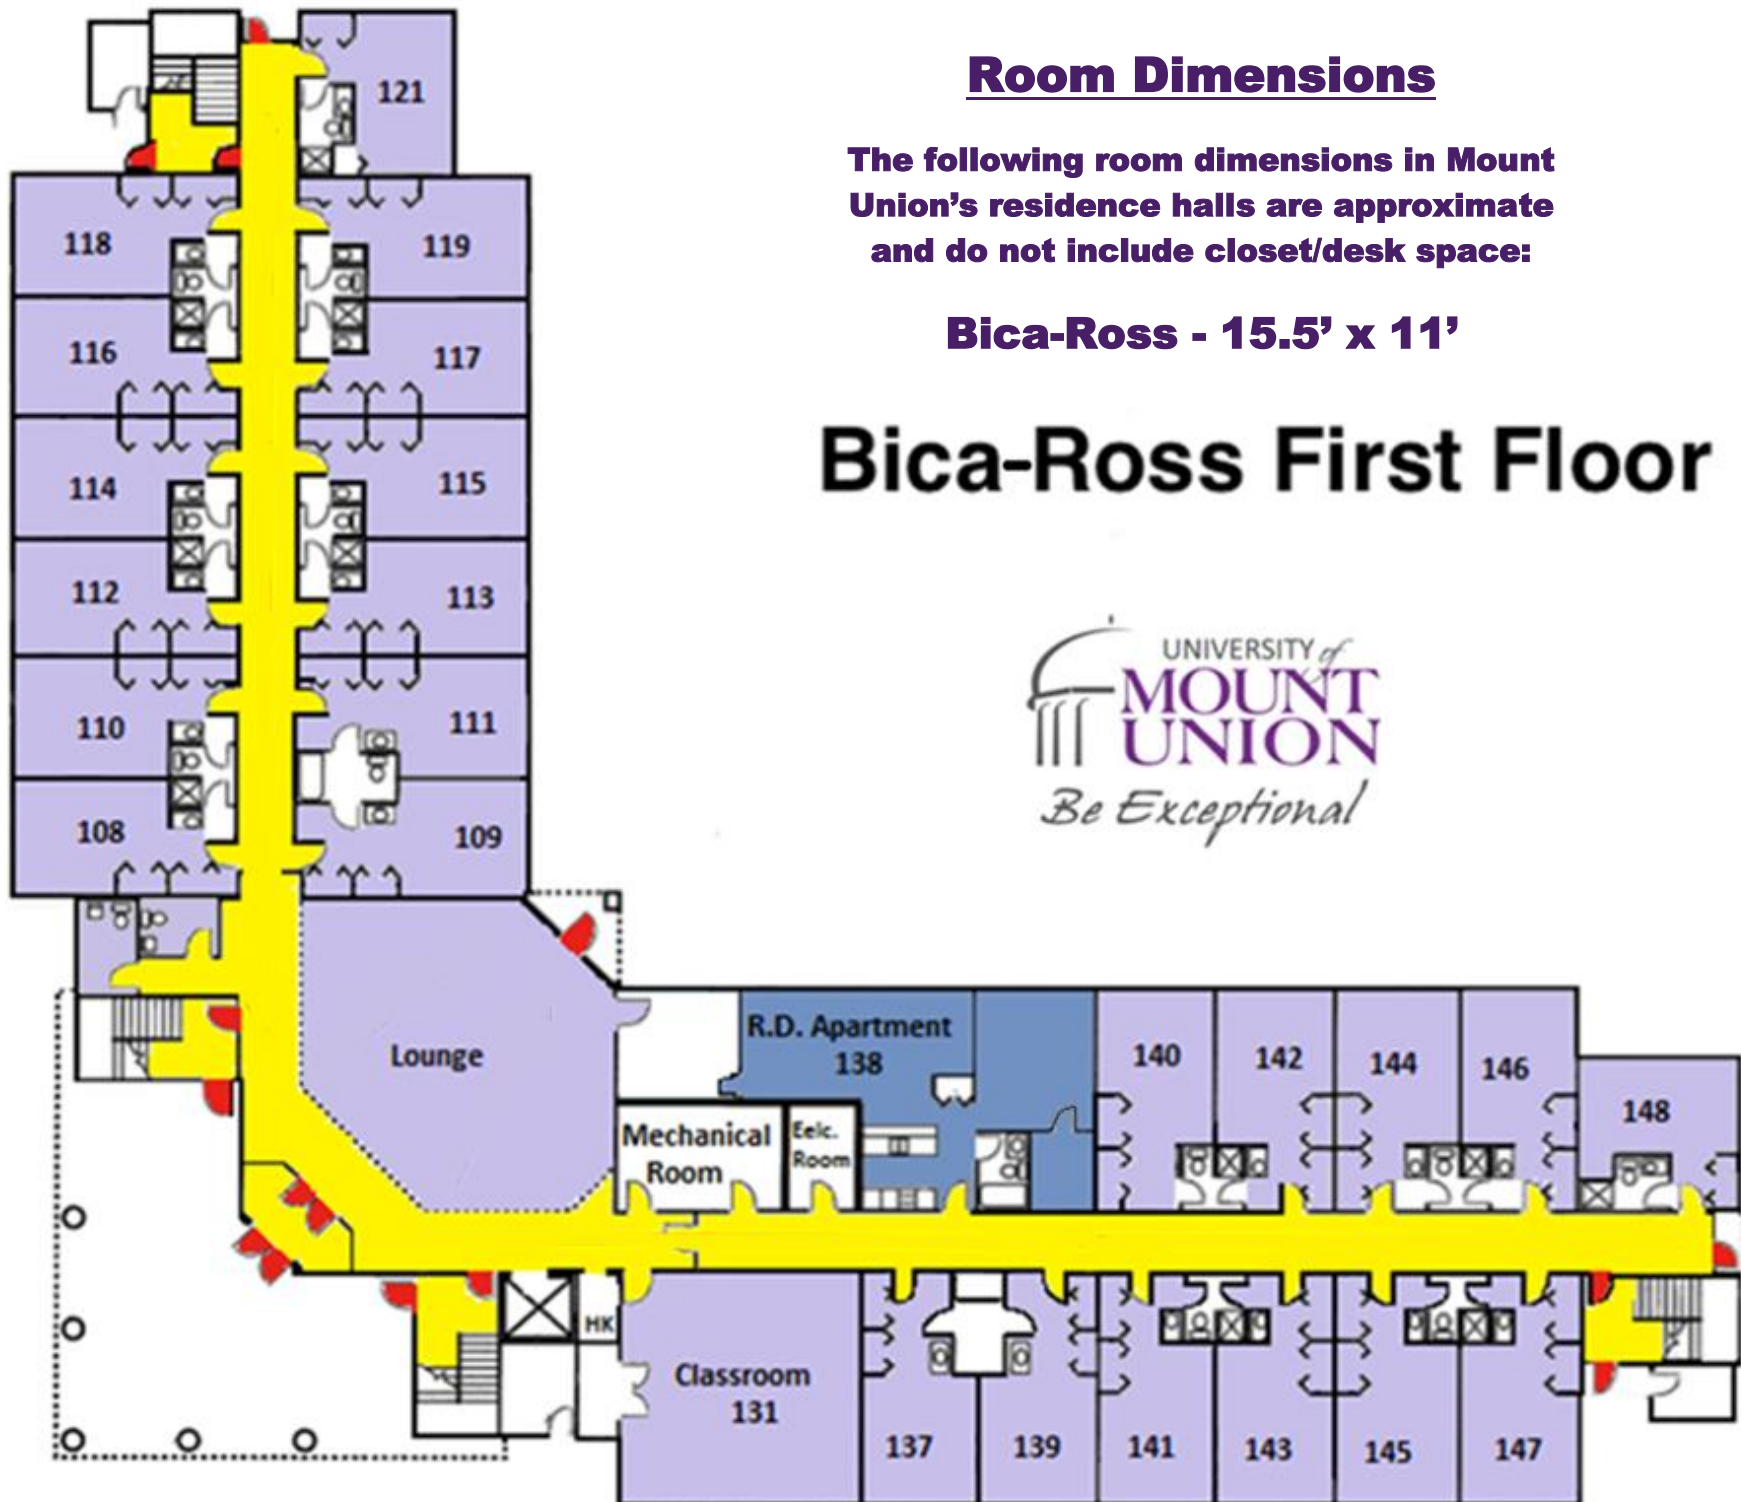

Room Dimensions

The following room dimensions in Mount Union's residence halls are approximate and do not include closet/desk space:

Bica-Ross - 15.5' x 11'

Bica-Ross First Floor

Room Dimensions

The following room dimensions in Mount Union's residence halls are approximate and do not include closet/desk space:

Bica-Ross - 15.5' x 11'

Bica-Ross Second Floor

Room Dimensions

The following room dimensions in Mount Union's residence halls are approximate and do not include closet/desk space:

Bica-Ross - 15.5' x 11'

Bica-Ross Third Floor