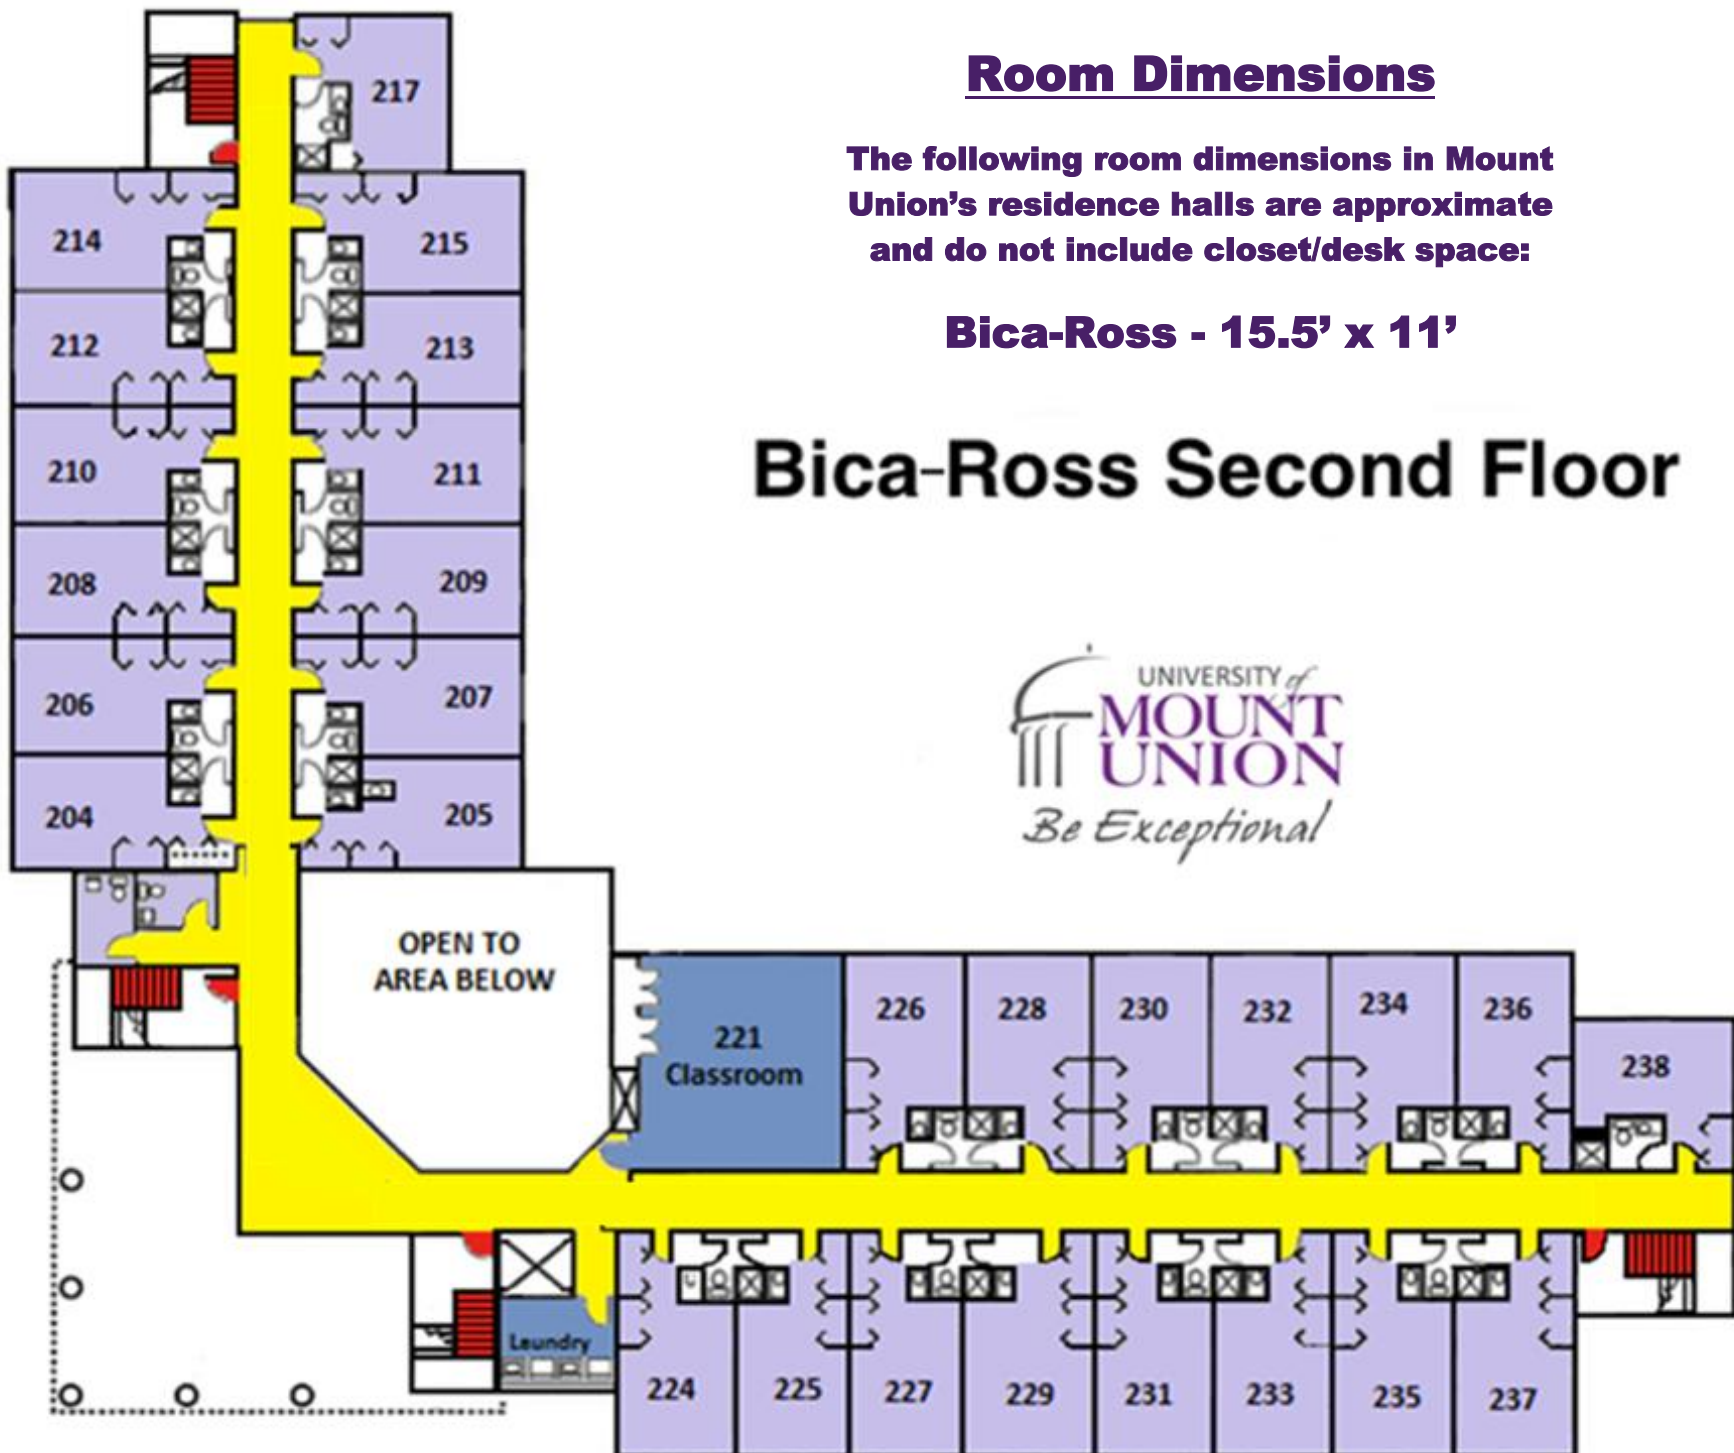

Room Dimensions

The following room dimensions in Mount Union's residence halls are approximate and do not include closet/desk space:

Bica-Ross - 15.5' x 11'

Bica-Ross First Floor

Room Dimensions

The following room dimensions in Mount Union's residence halls are approximate and do not include closet/desk space:

Bica-Ross - 15.5' x 11'

Bica-Ross Second Floor

Room Dimensions

The following room dimensions in Mount Union's residence halls are approximate and do not include closet/desk space:

Bica-Ross - 15.5' x 11'

Bica-Ross Third Floor