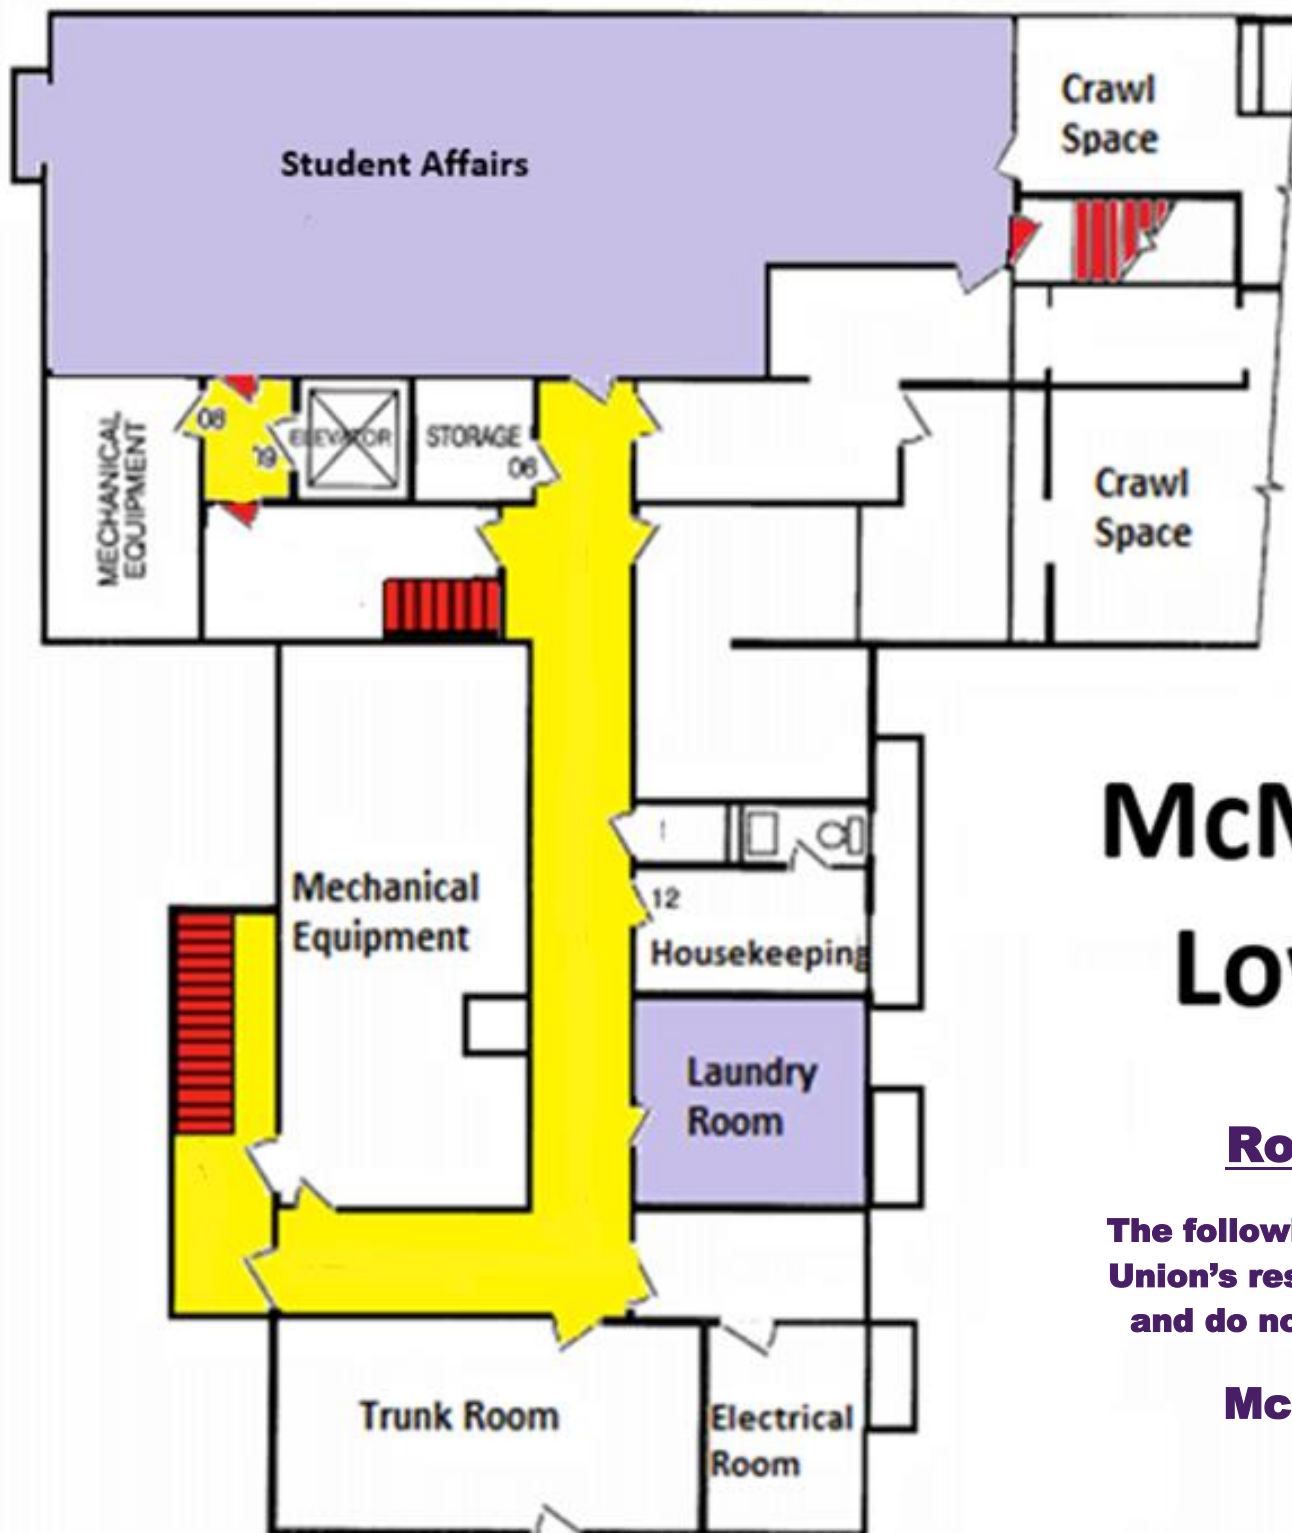

McMaster Hall Lower Level

Room Dimensions

The following room dimensions in Mount Union's residence halls are approximate and do not include closet/desk space:

McMaster – 10' x 13'