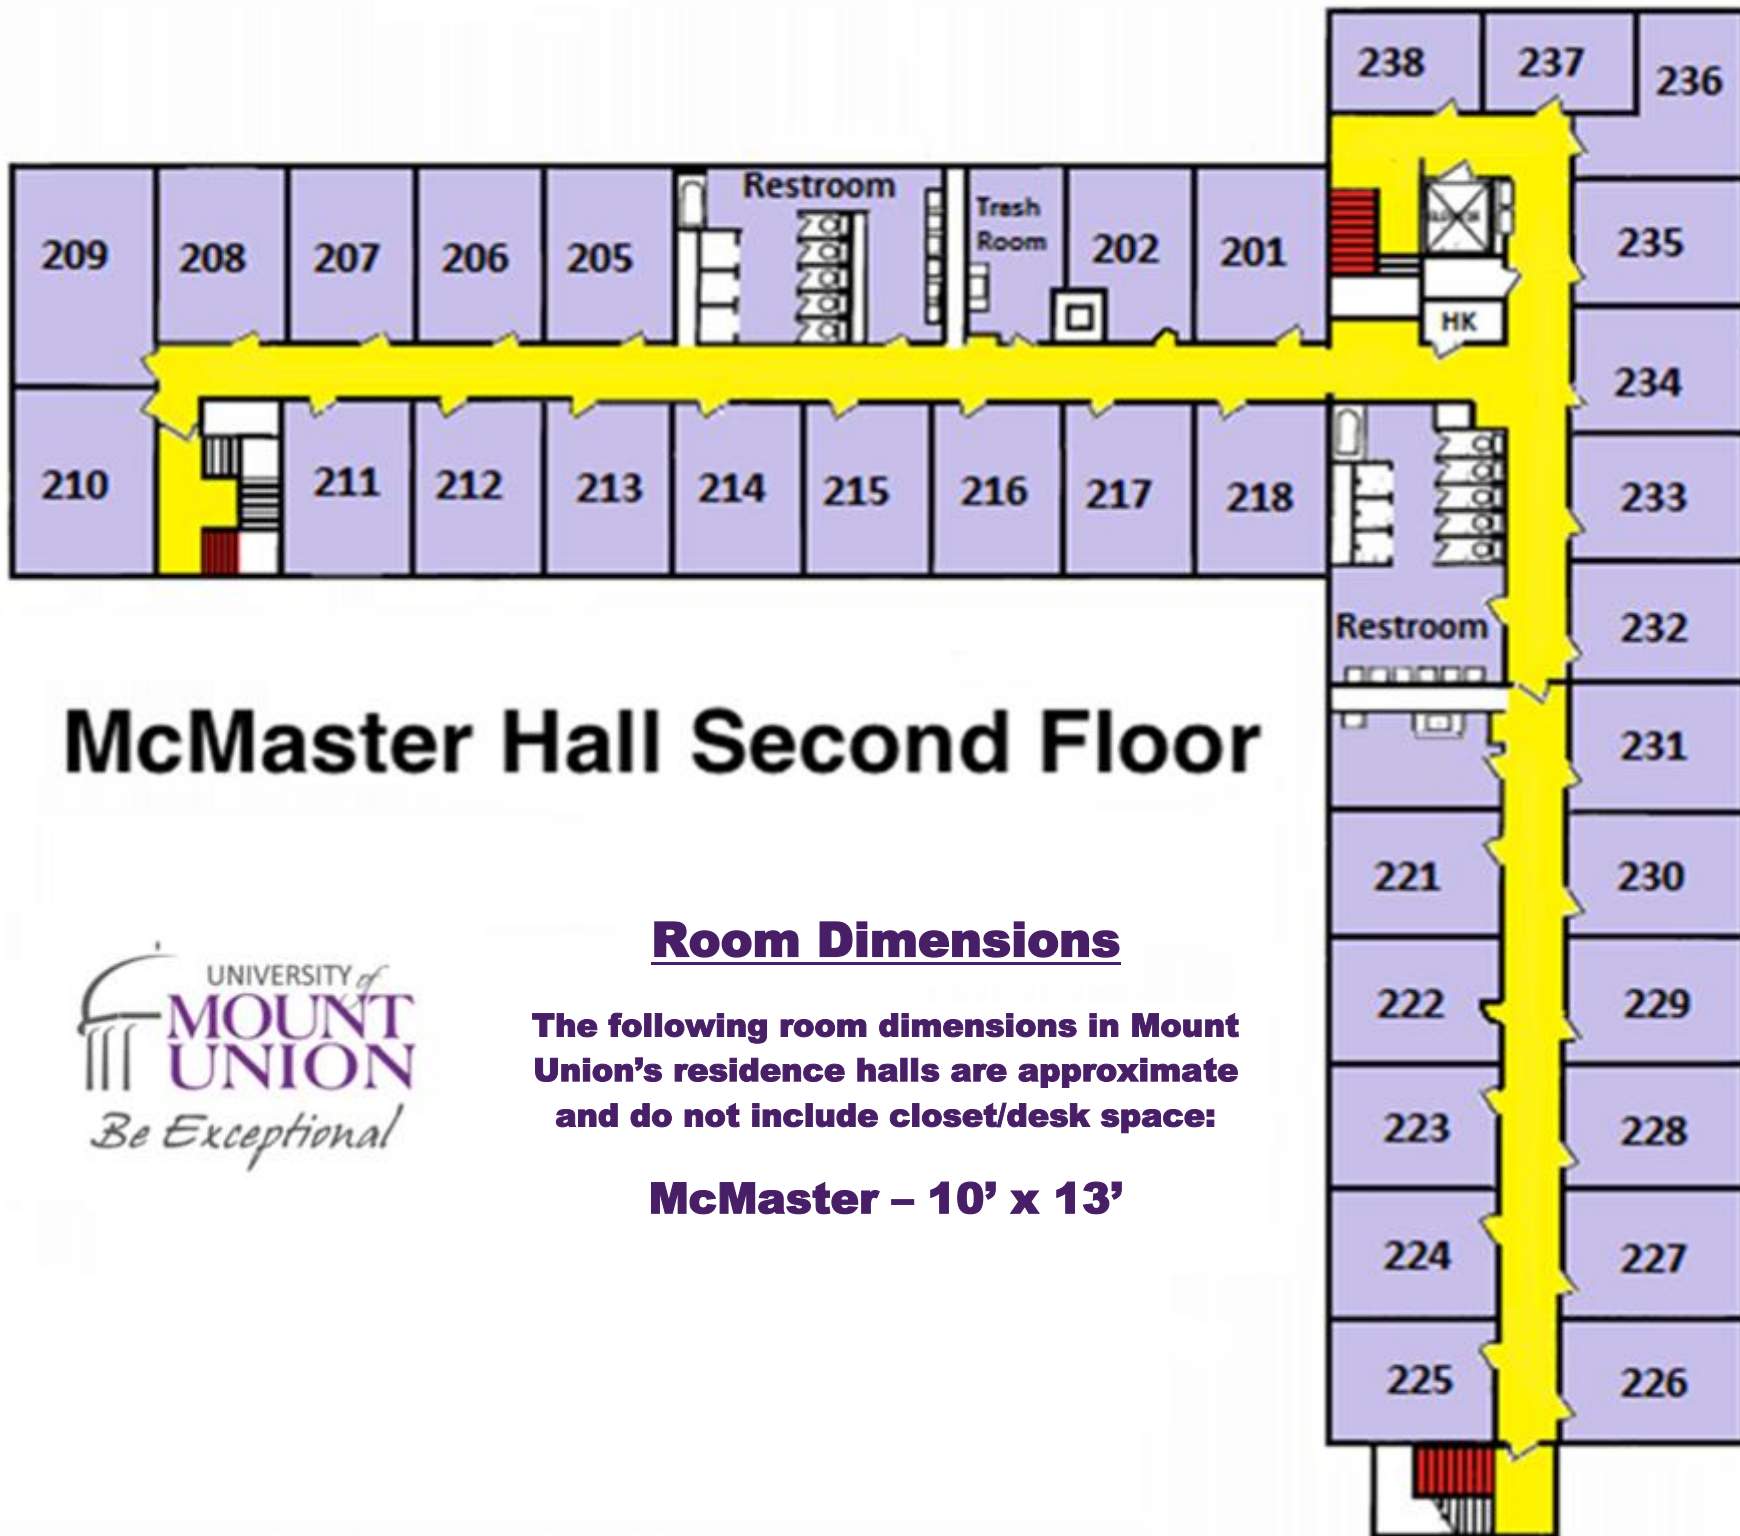

# McMaster Hall First Floor

## Room Dimensions

The following room dimensions in Mount Union's residence halls are approximate and do not include closet/desk space:

**McMaster – 10' x 13'**

## McMaster Hall Second Floor

### Room Dimensions

The following room dimensions in Mount Union's residence halls are approximate and do not include closet/desk space:

**McMaster – 10' x 13'**