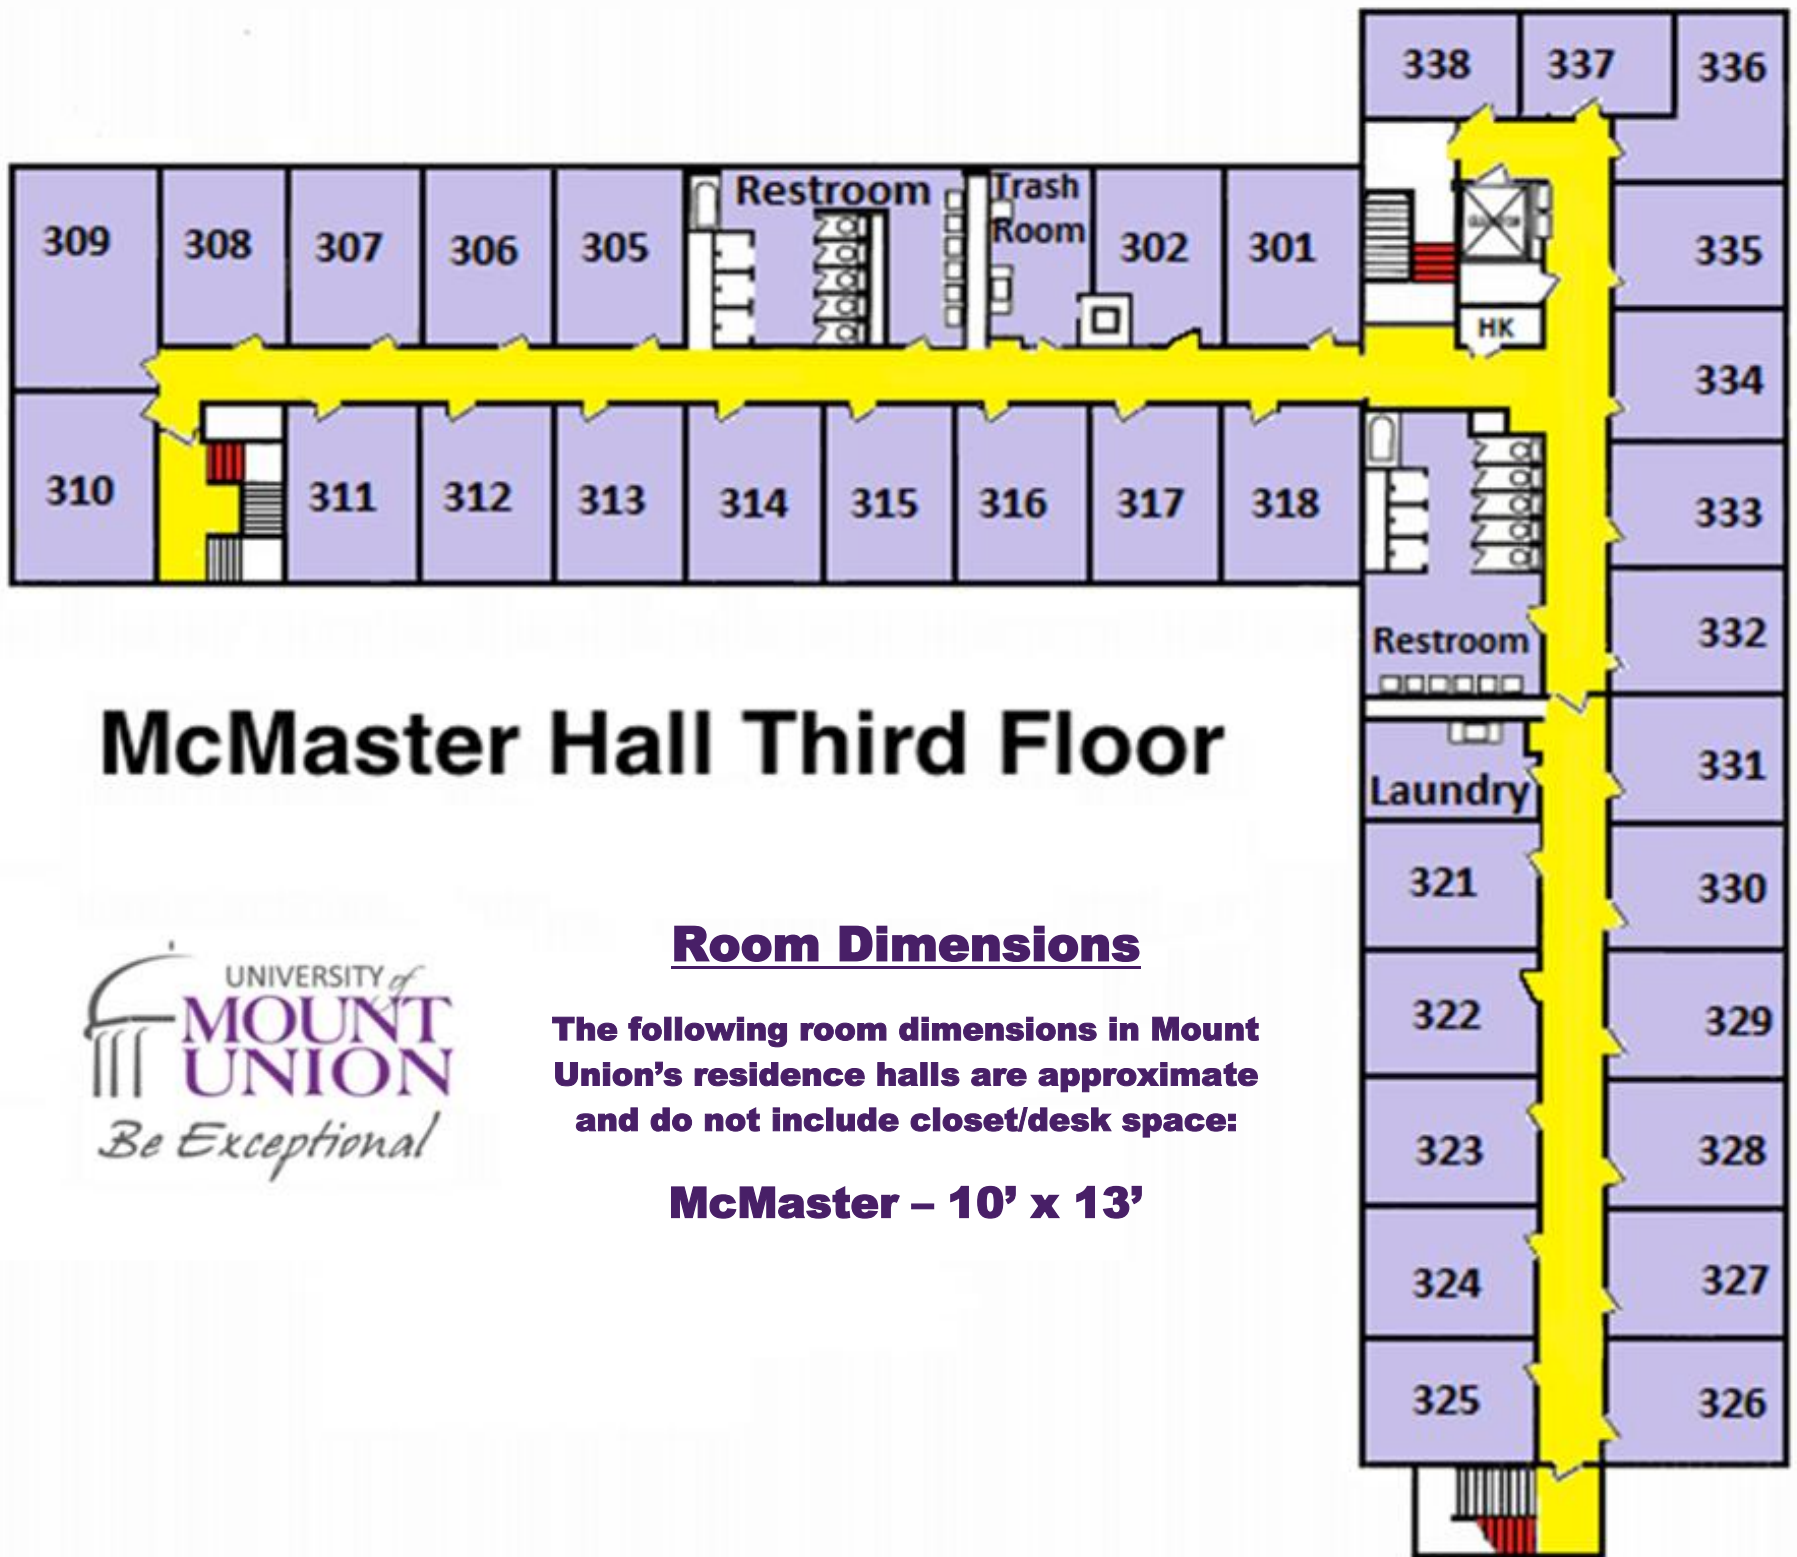

# McMaster Hall First Floor

## Room Dimensions

The following room dimensions in Mount Union's residence halls are approximate and do not include closet/desk space:

**McMaster – 10' x 13'**

## McMaster Hall Second Floor

### Room Dimensions

The following room dimensions in Mount Union's residence halls are approximate and do not include closet/desk space:

**McMaster – 10' x 13'**