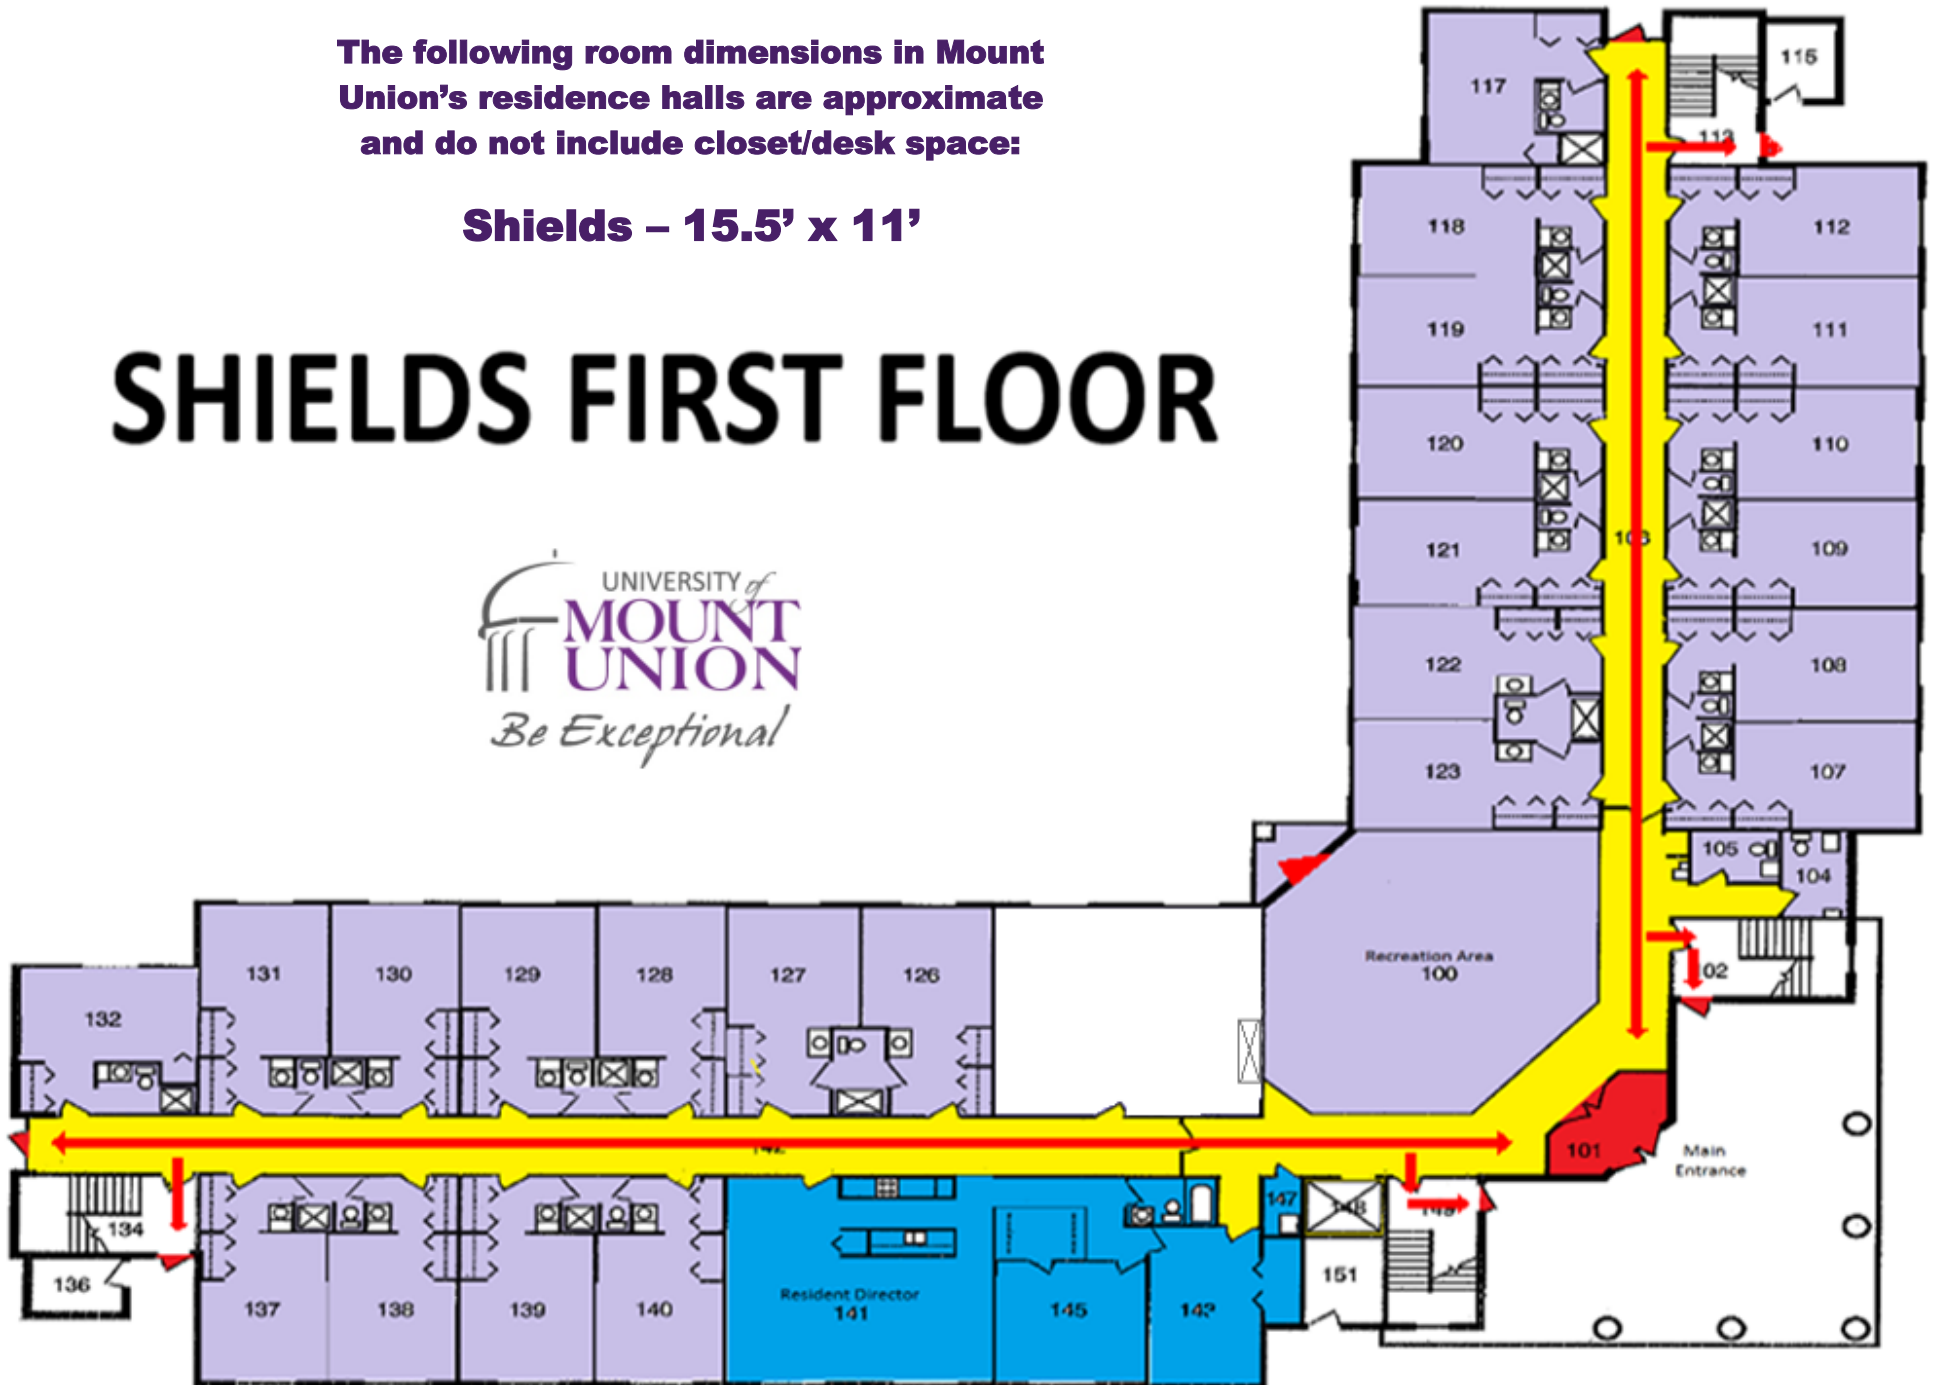

## Room Dimensions

The following room dimensions in Mount Union's residence halls are approximate and do not include closet/desk space:

**Shields – 15.5' x 11'**

# SHIELDS FIRST FLOOR