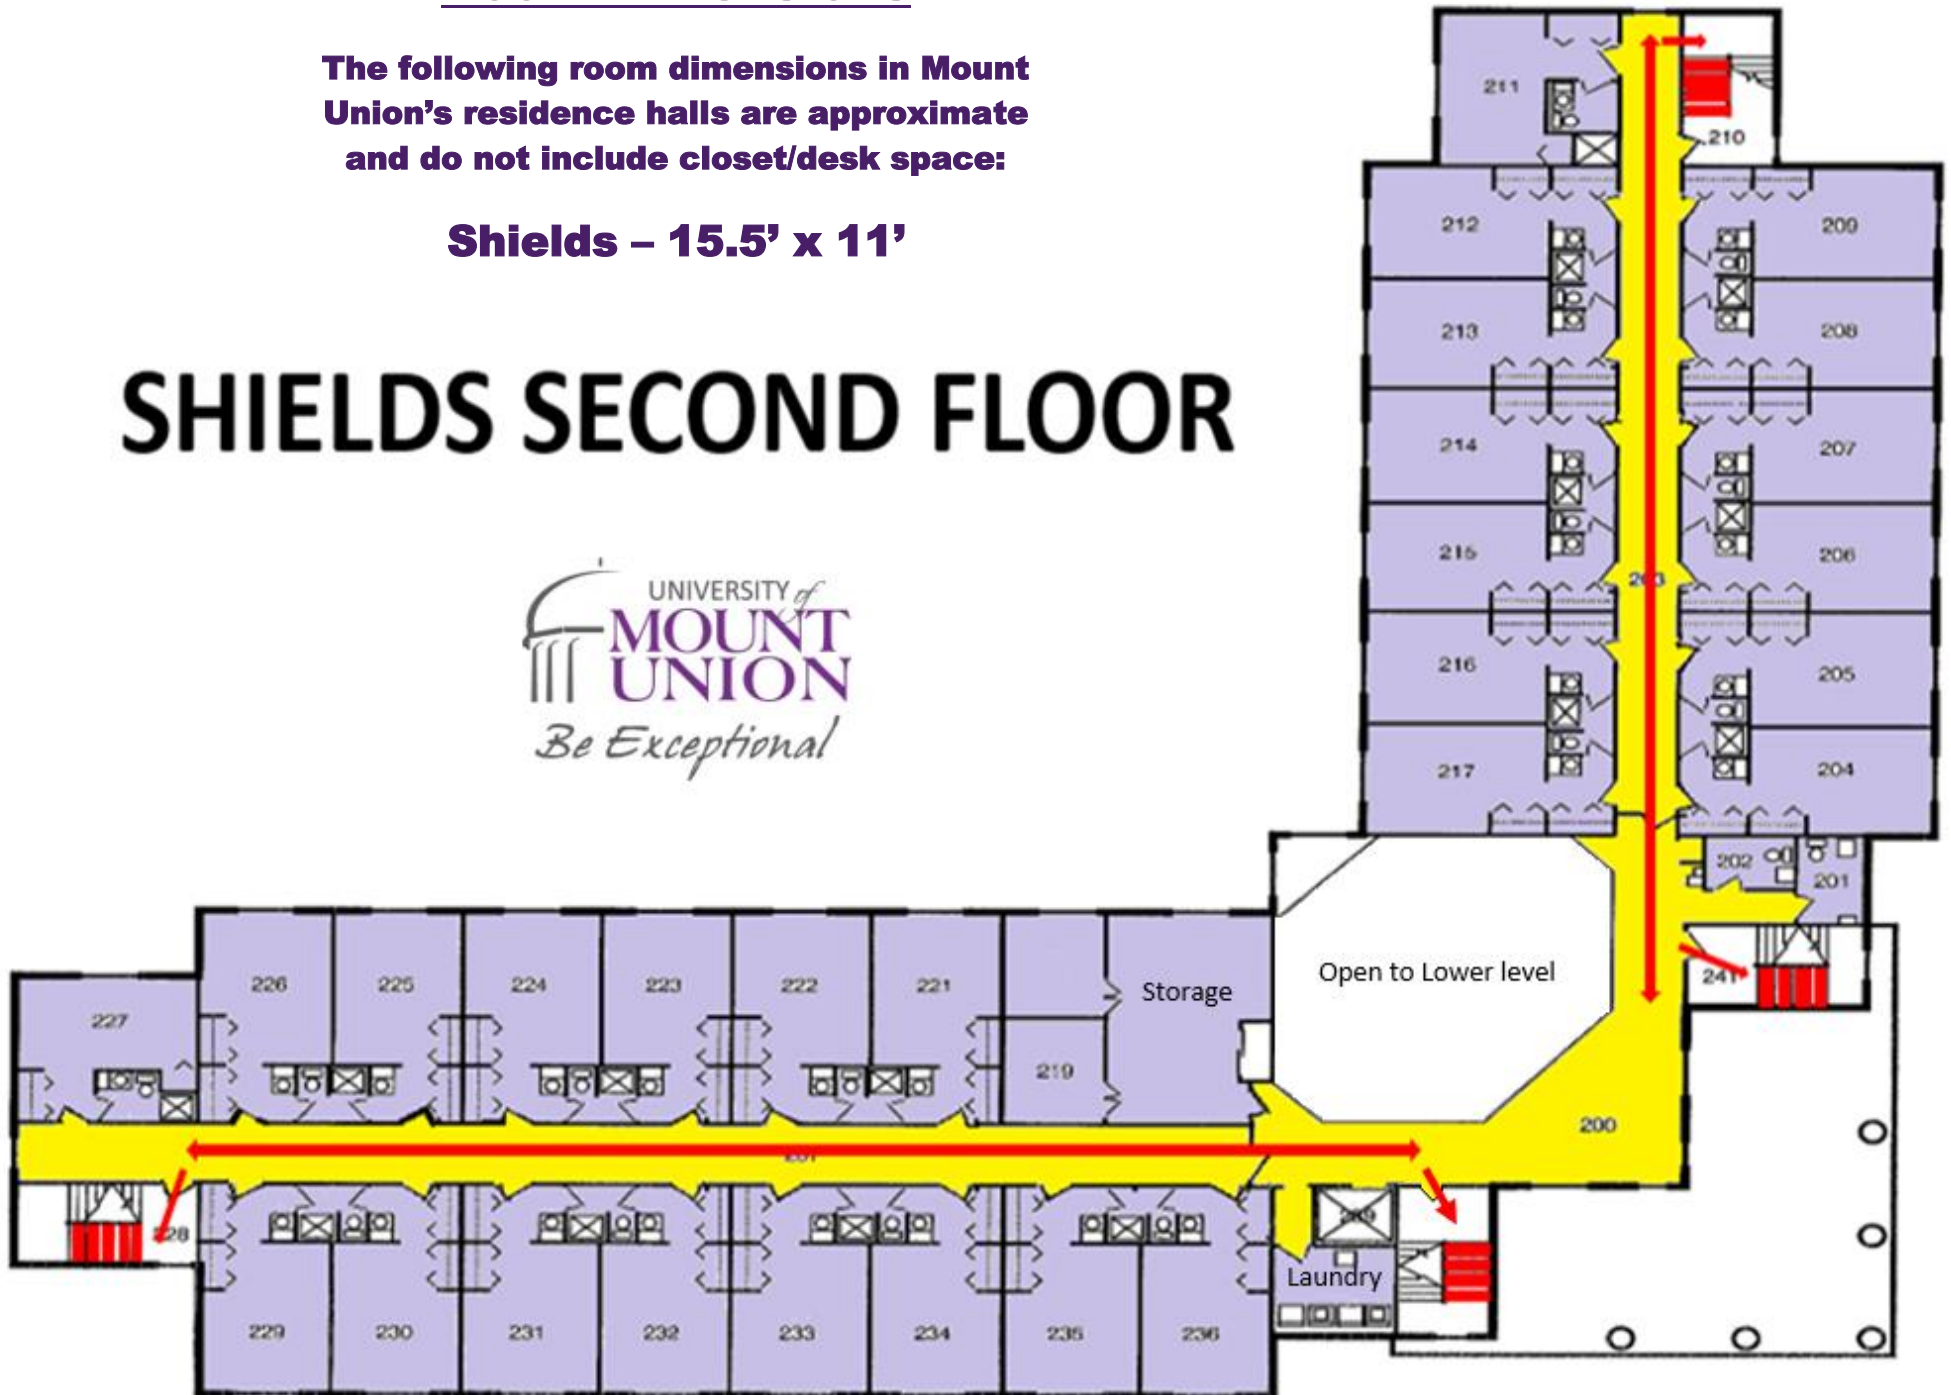

Room Dimensions

The following room dimensions in Mount Union's residence halls are approximate and do not include closet/desk space:

Shields – 15.5' x 11'

SHIELDS SECOND FLOOR